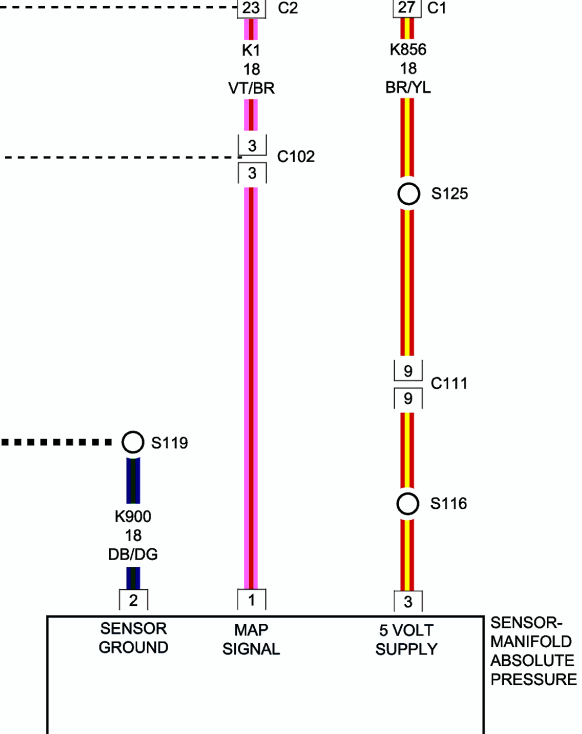

GAS

3.3L/3.8L

BATTERY
A0

BATTERY A0

MODULE-POWERTRAIN CONTROL

GAS

3.3L

BATTERY
A0

GAS

BATTERY
A0