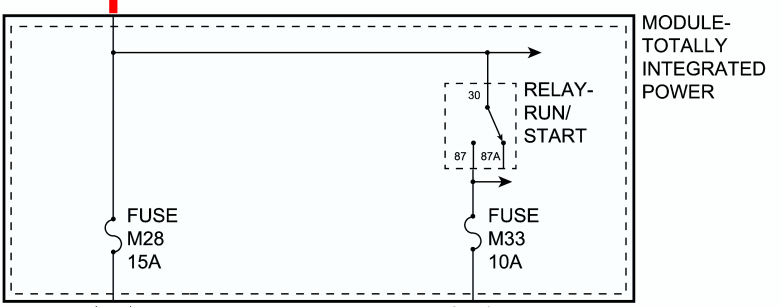

GAS

3.3L/3.8L

BATTERY
A0

BATTERY A0

MODULE-POWERTRAIN CONTROL

GAS

3.3L

BATTERY
A0

GAS

BATTERY
A0