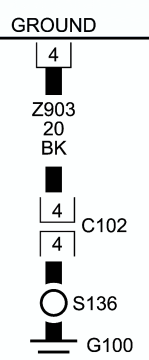

GAS

3.3L/3.8L

BATTERY
A0

BATTERY A0

MODULE-POWERTRAIN CONTROL

GAS

3.3L

BATTERY
A0

GAS

BATTERY
A0