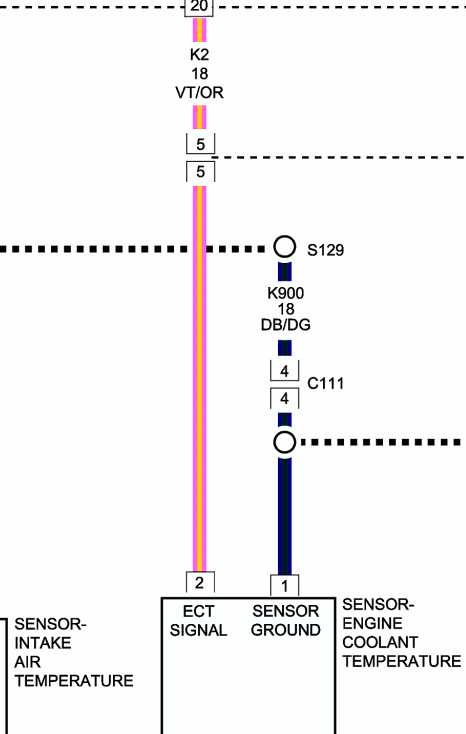

GAS

3.3L/3.8L

BATTERY
A0

BATTERY A0

MODULE-POWERTRAIN CONTROL

GAS

3.3L

BATTERY
A0

GAS

BATTERY
A0