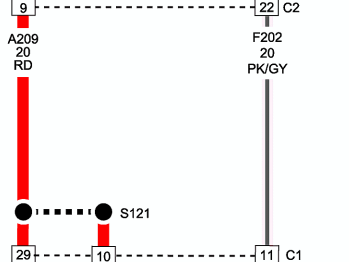

GAS

3.3L/3.8L

BATTERY
A0

BATTERY A0

MODULE-POWERTRAIN CONTROL

GAS

3.3L

BATTERY
A0

GAS

BATTERY
A0