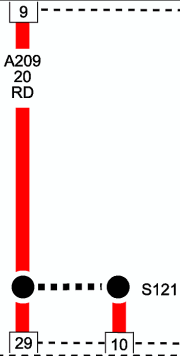

GAS

3.3L/3.8L

BATTERY
A0

BATTERY A0

MODULE-POWERTRAIN CONTROL

GAS

3.3L

BATTERY
A0

GAS

BATTERY
A0