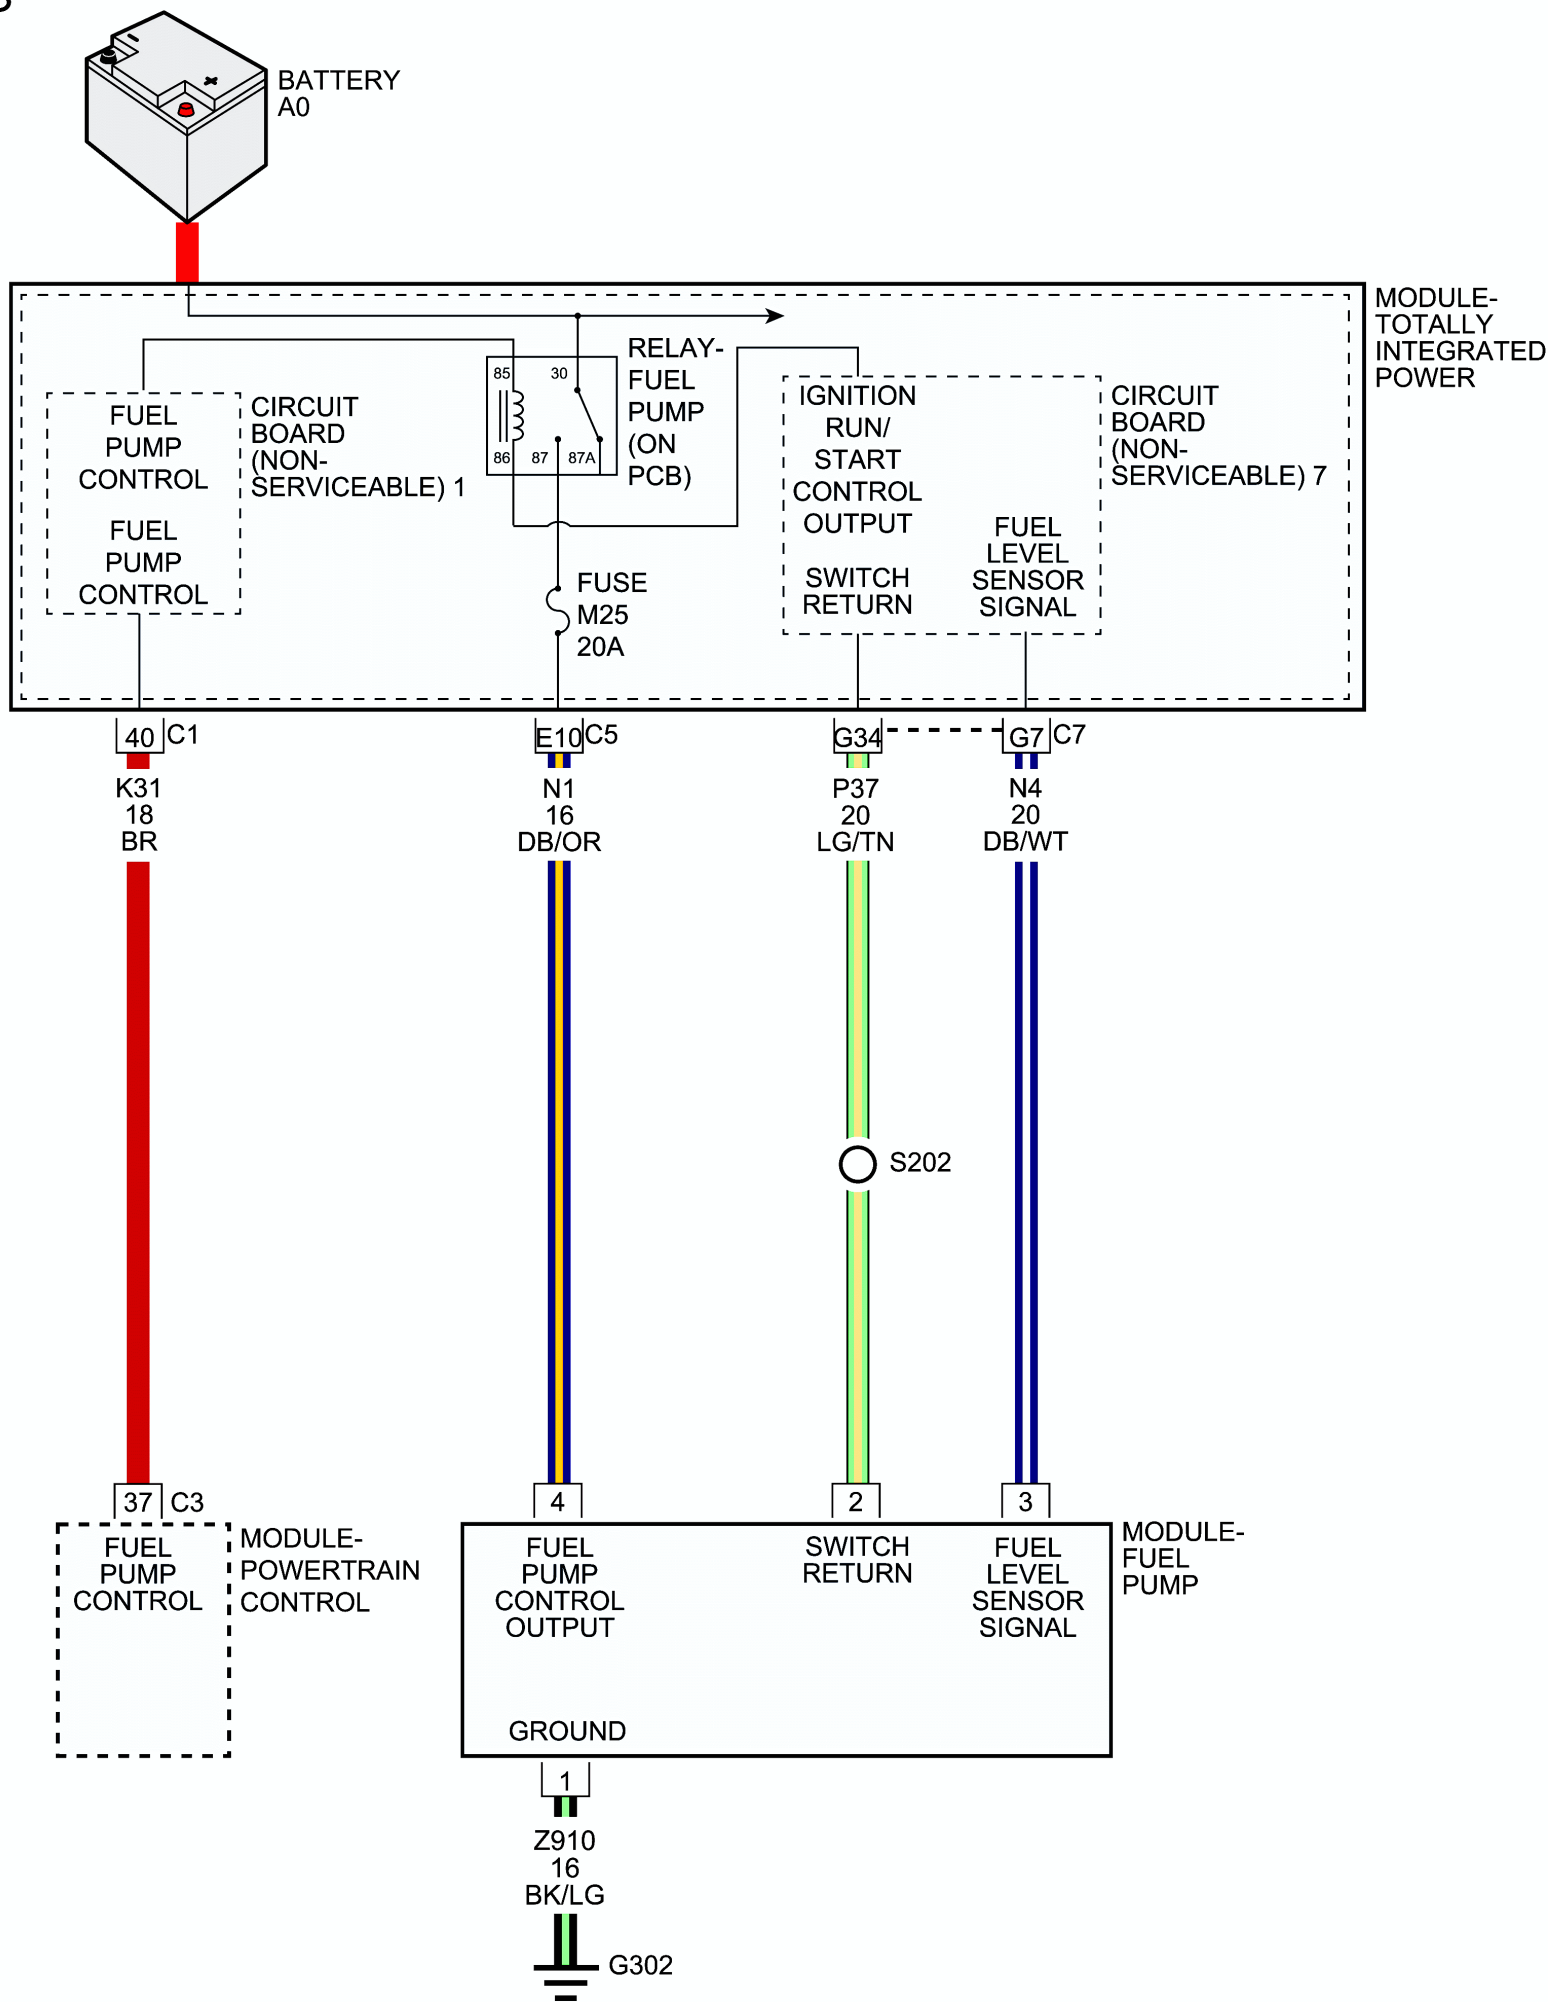

GAS

3.3L/3.8L

BATTERY
A0

BATTERY A0

MODULE-POWERTRAIN CONTROL

GAS

3.3L

BATTERY
A0

GAS

BATTERY
A0