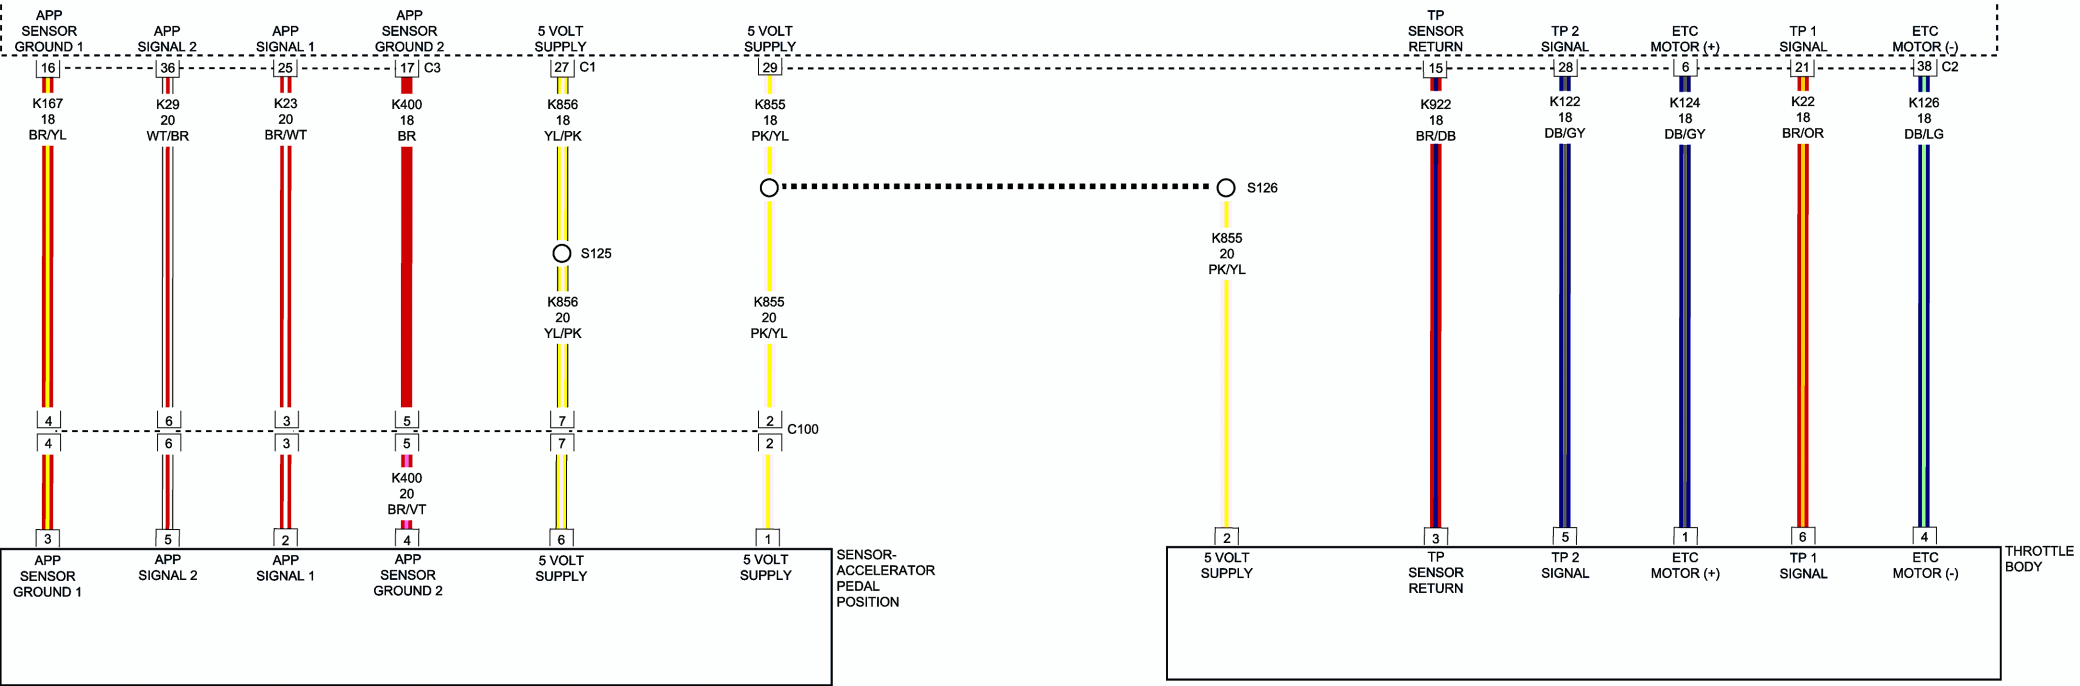

GAS

3.3L/3.8L

BATTERY
A0

BATTERY A0

MODULE-POWERTRAIN CONTROL

GAS

3.3L

BATTERY
A0

GAS

BATTERY
A0