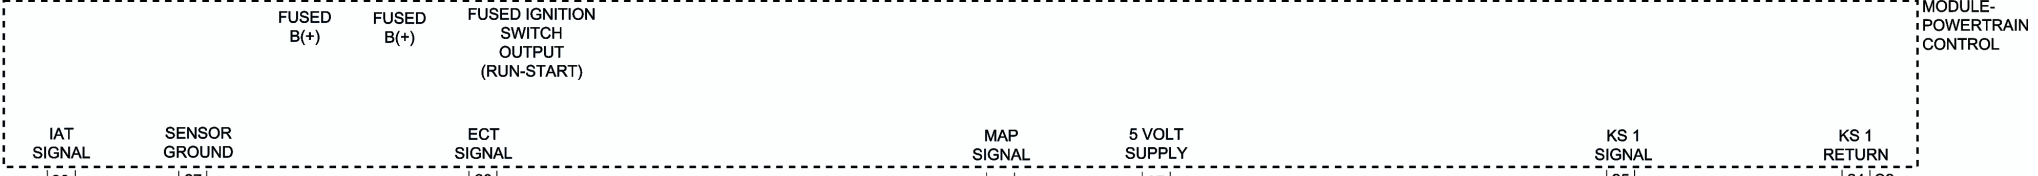

GAS

3.3L/3.8L

BATTERY
A0

BATTERY A0

MODULE-POWERTRAIN CONTROL

GAS

3.3L

BATTERY
A0

GAS

BATTERY
A0