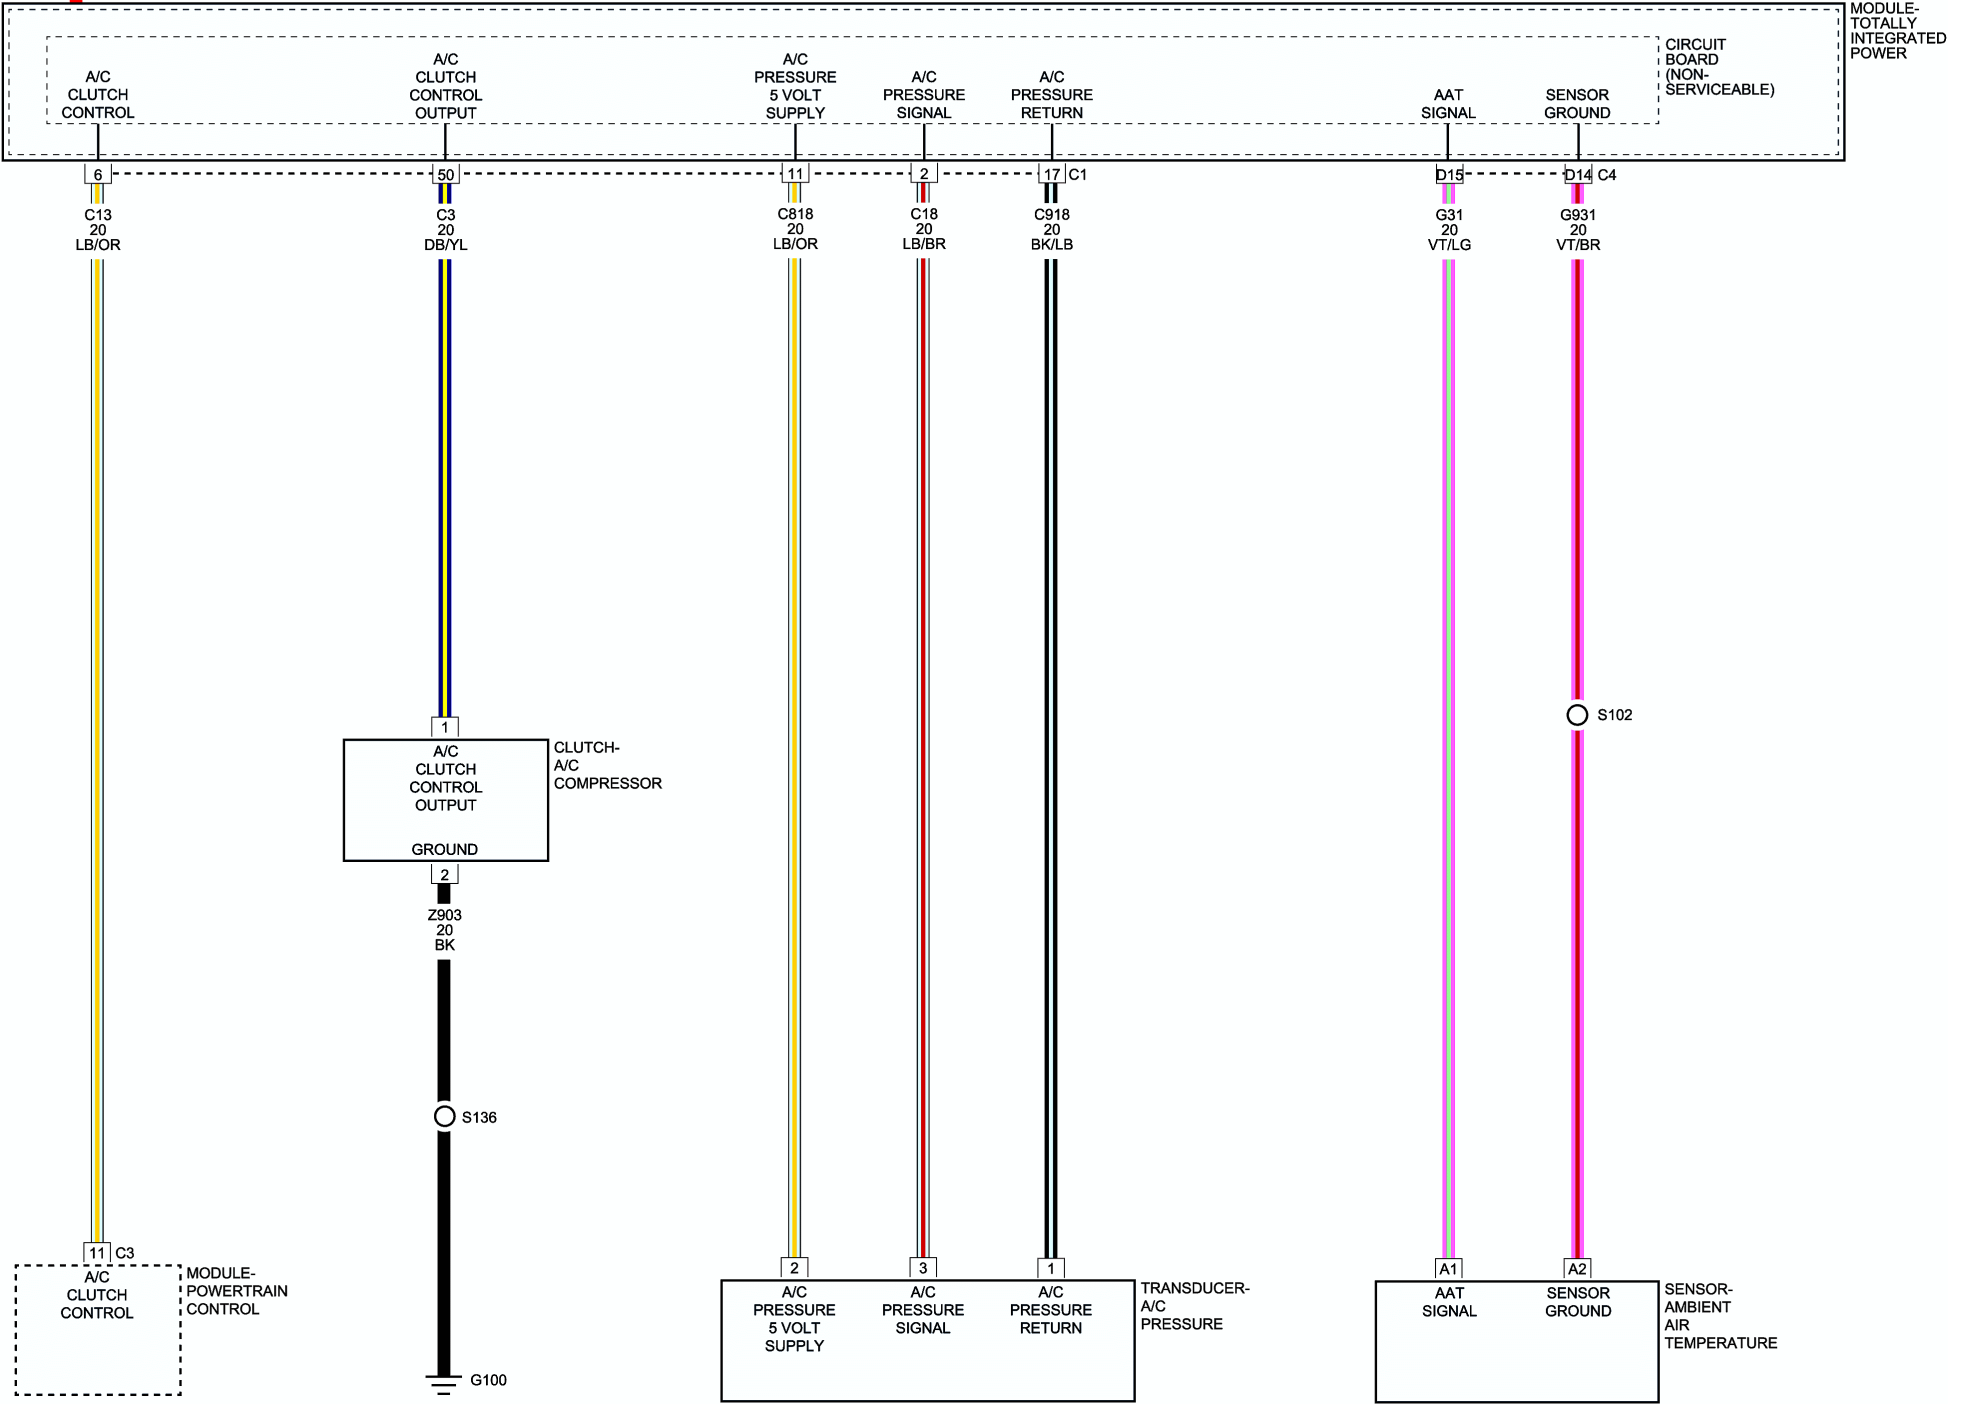

GAS

3.3L/3.8L

BATTERY
A0

BATTERY A0

MODULE-POWERTRAIN CONTROL

GAS

3.3L

BATTERY
A0

GAS

BATTERY
A0