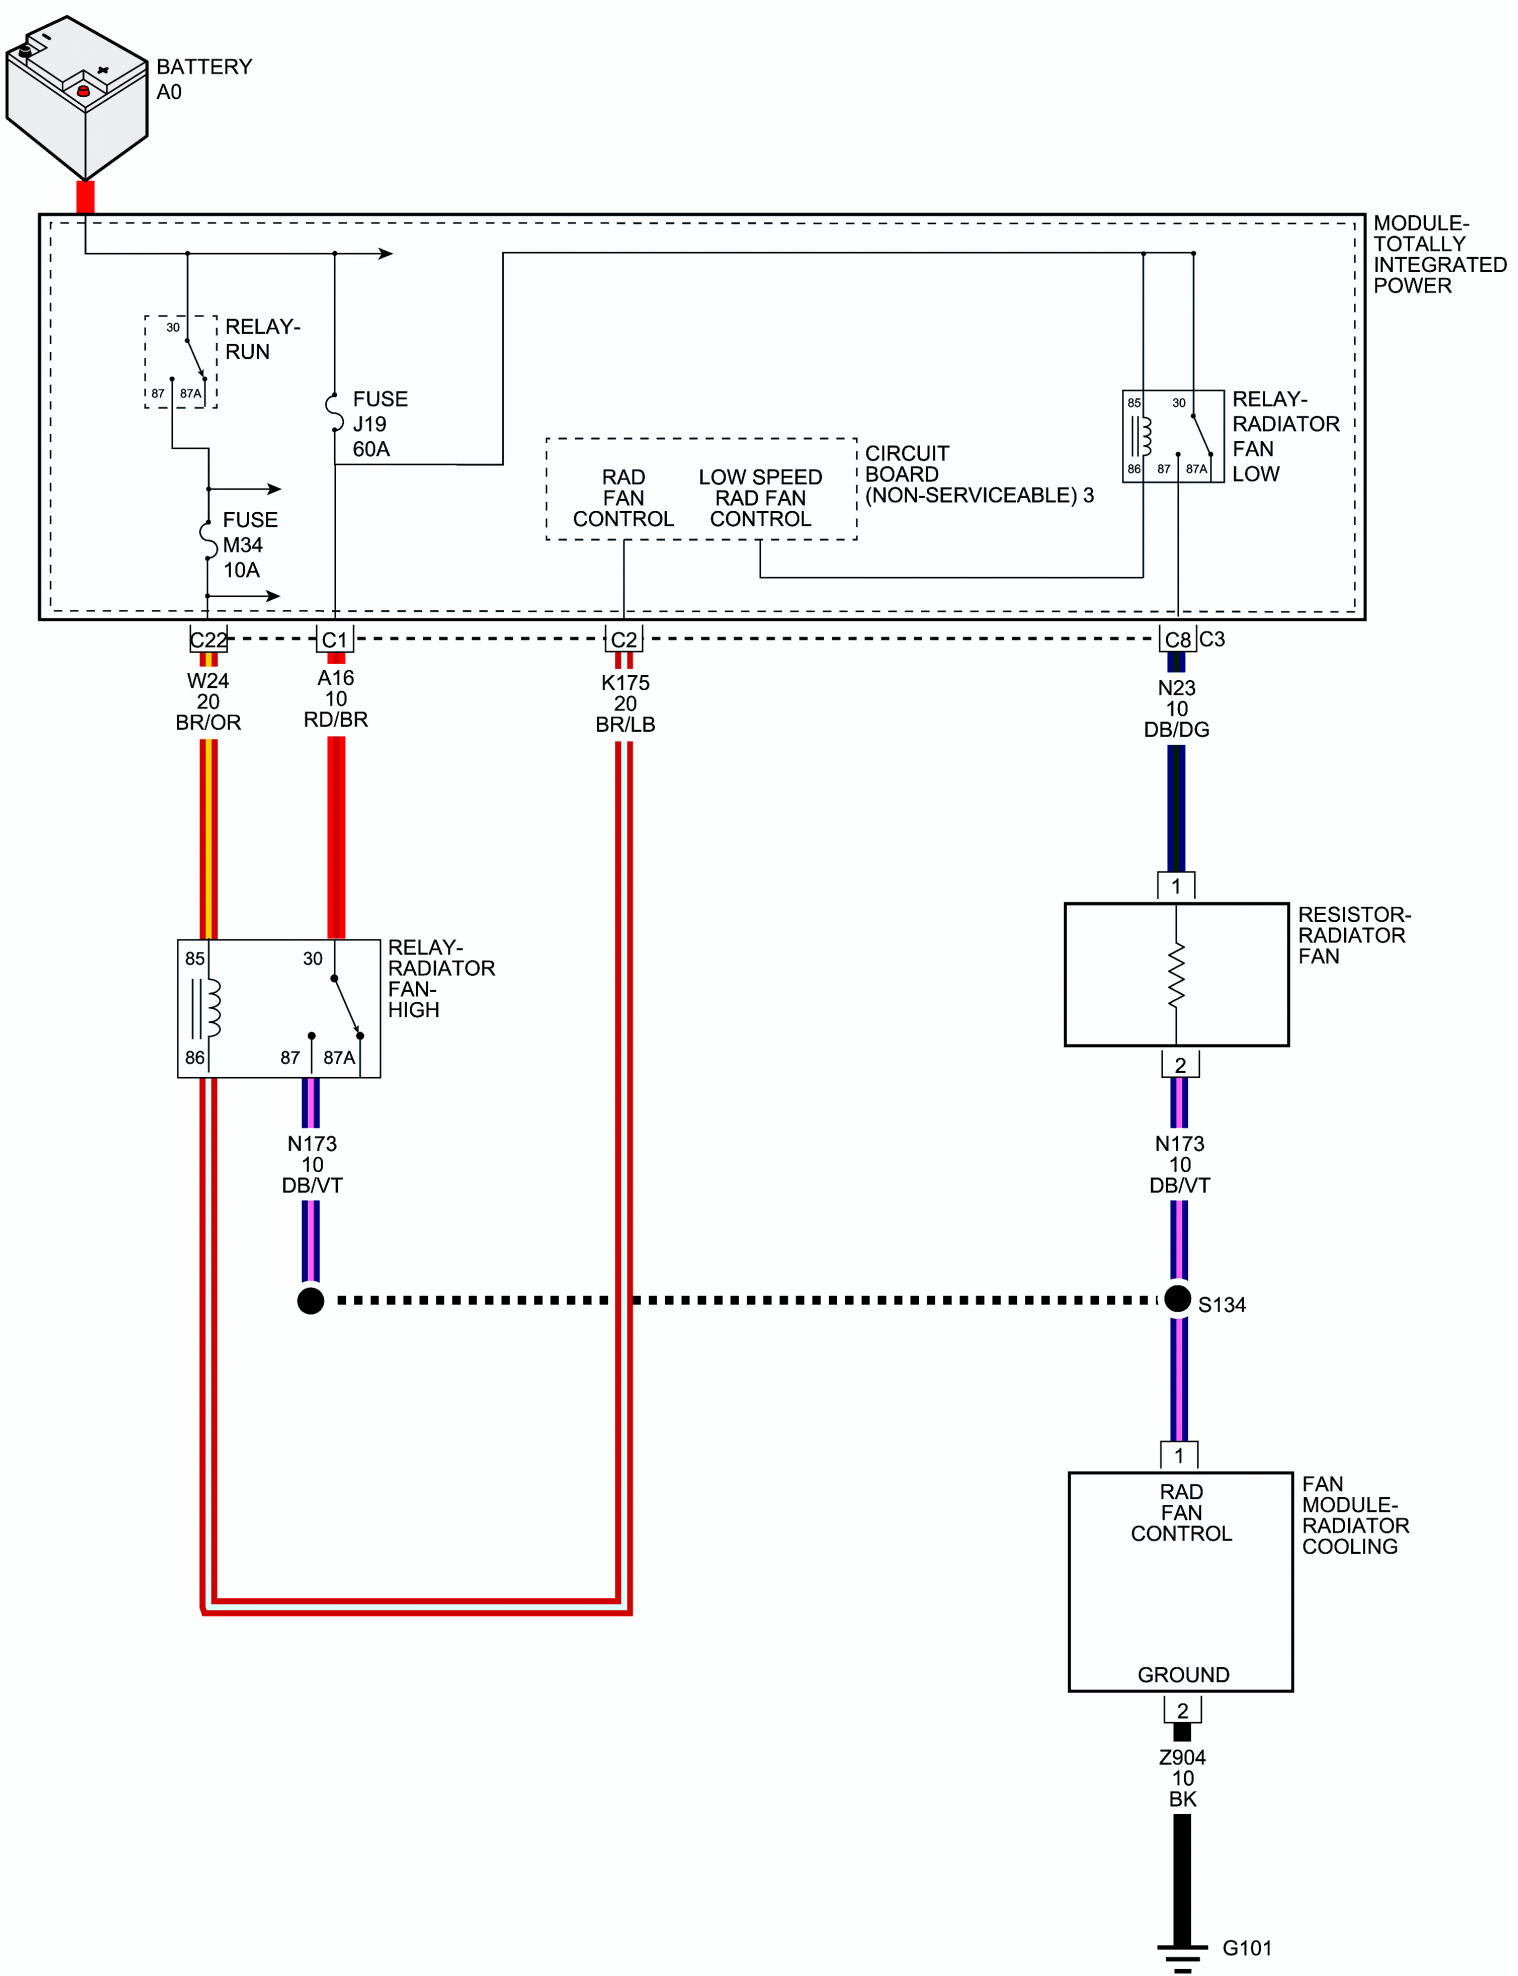

GAS

3.3L/3.8L

BATTERY
A0

BATTERY A0

MODULE-POWERTRAIN CONTROL

GAS

3.3L

BATTERY
A0

GAS

BATTERY
A0