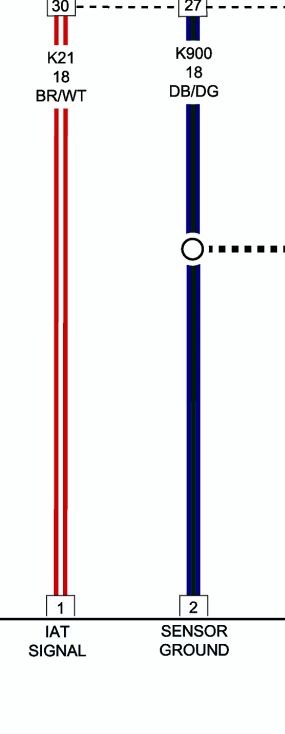

GAS

3.3L/3.8L

BATTERY
A0

BATTERY A0

MODULE-POWERTRAIN CONTROL

GAS

3.3L

BATTERY
A0

GAS

BATTERY
A0