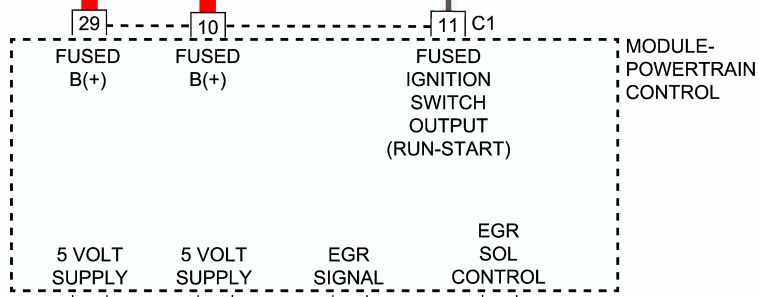

GAS

3.3L/3.8L

BATTERY
A0

BATTERY A0

MODULE-POWERTRAIN CONTROL

GAS

3.3L

BATTERY
A0

GAS

BATTERY
A0