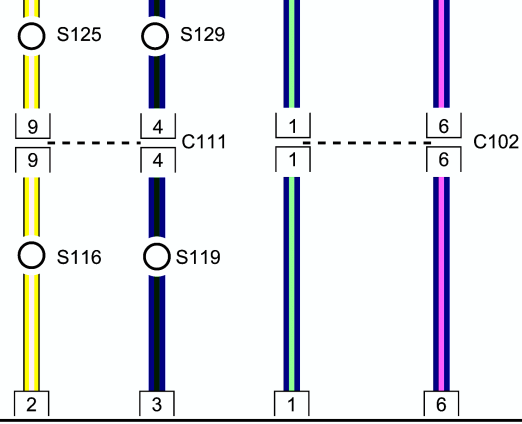

GAS

3.3L/3.8L

BATTERY
A0

BATTERY A0

MODULE-POWERTRAIN CONTROL

GAS

3.3L

BATTERY
A0

GAS

BATTERY
A0