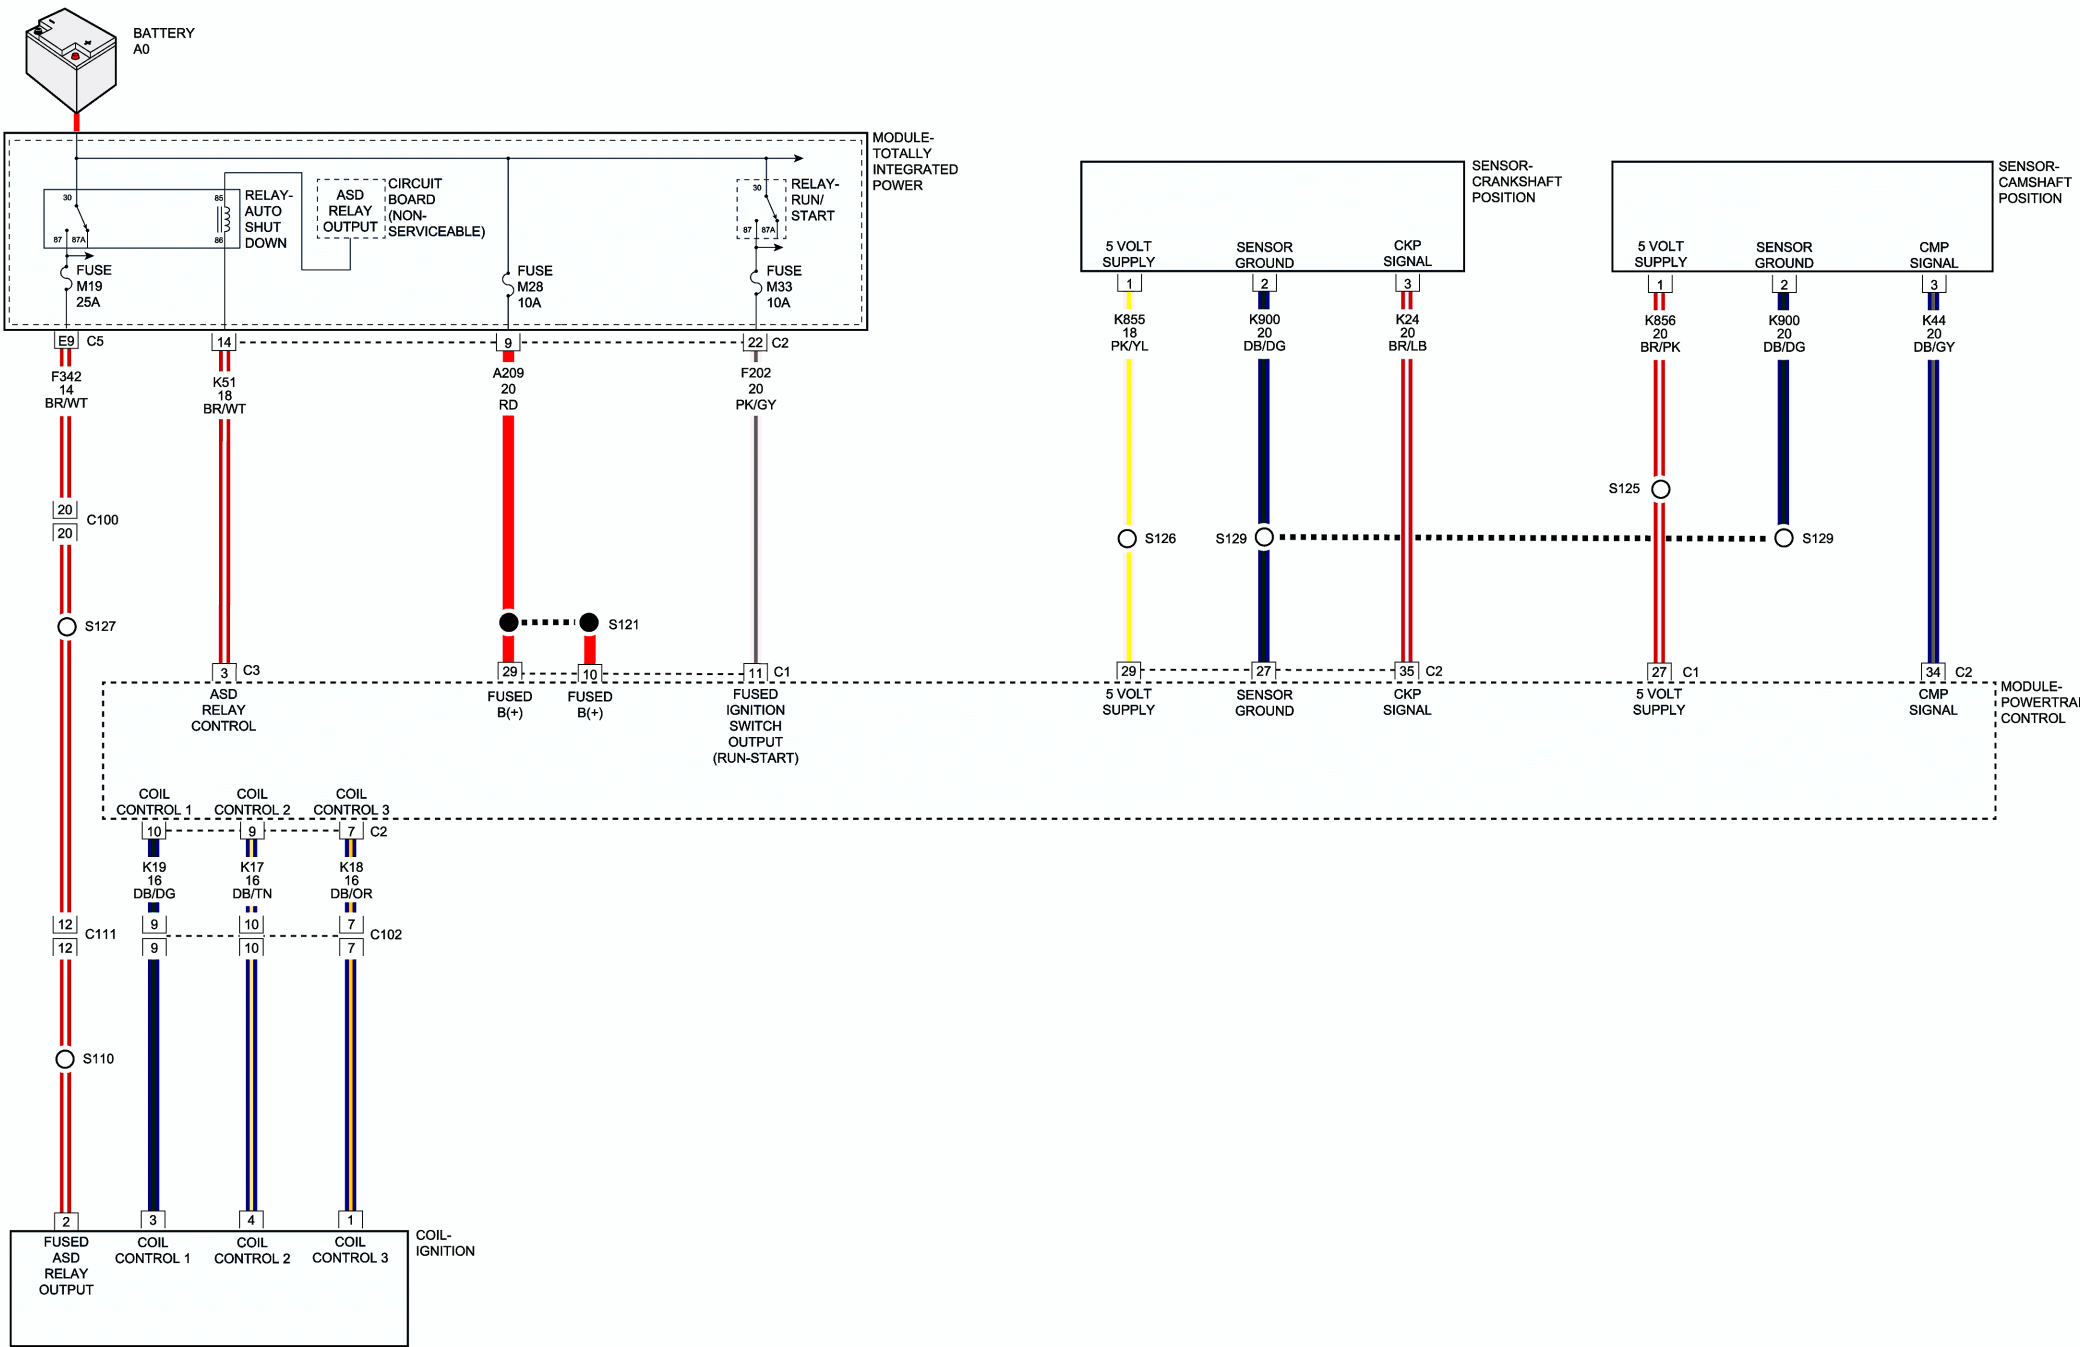

GAS

3.3L/3.8L

BATTERY
A0

BATTERY A0

MODULE-POWERTRAIN CONTROL

GAS

3.3L

BATTERY
A0

GAS

BATTERY
A0