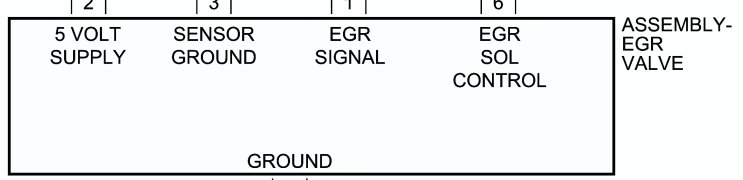

GAS

3.3L/3.8L

BATTERY
A0

BATTERY A0

MODULE-POWERTRAIN CONTROL

GAS

3.3L

BATTERY
A0