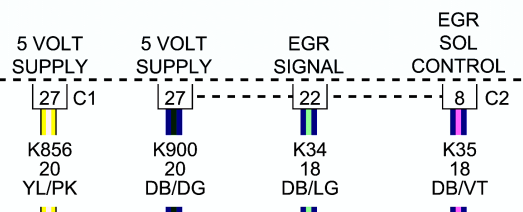

GAS

3.3L/3.8L

BATTERY
A0

BATTERY A0

MODULE-POWERTRAIN CONTROL

GAS

3.3L

BATTERY
A0

GAS

BATTERY
A0