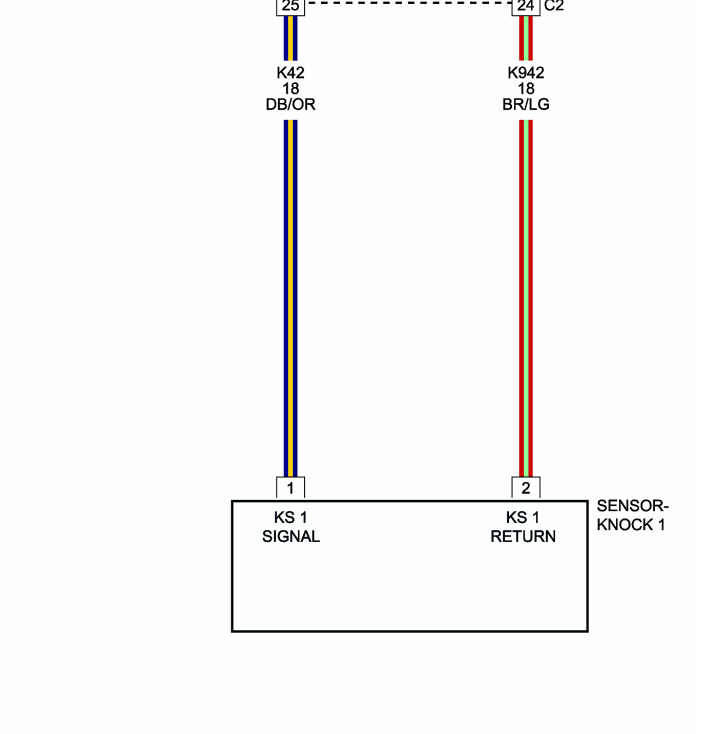

GAS

3.3L/3.8L

BATTERY
A0

BATTERY A0

MODULE-POWERTRAIN CONTROL

GAS

3.3L

BATTERY
A0

GAS

BATTERY
A0