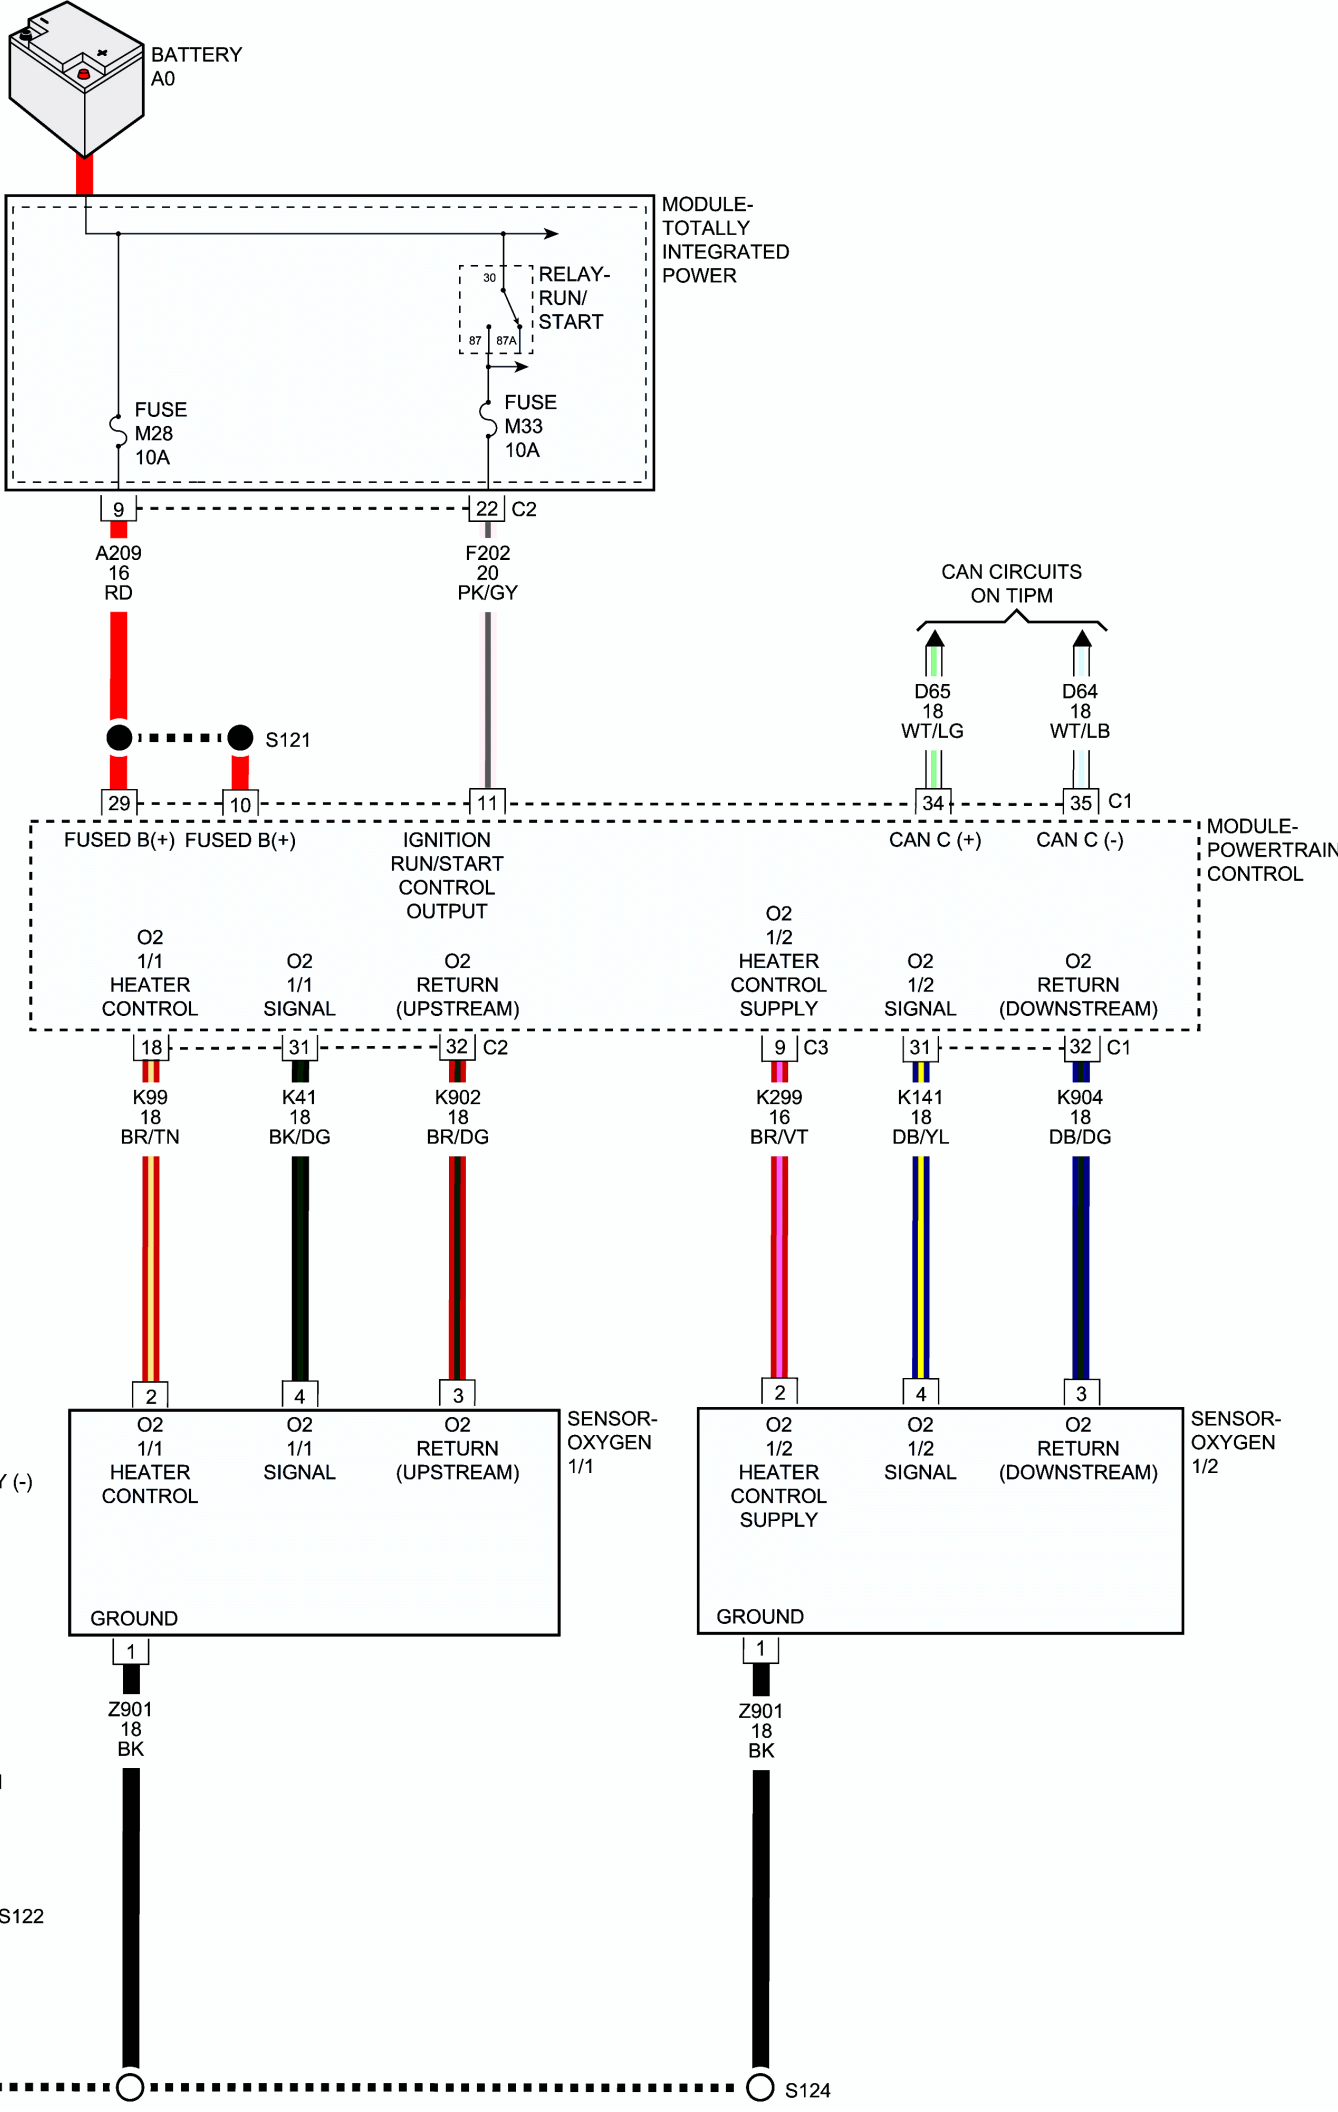

GAS

3.3L/3.8L

BATTERY
A0

BATTERY A0

MODULE-POWERTRAIN CONTROL

GAS

3.3L

BATTERY
A0

GAS

BATTERY
A0