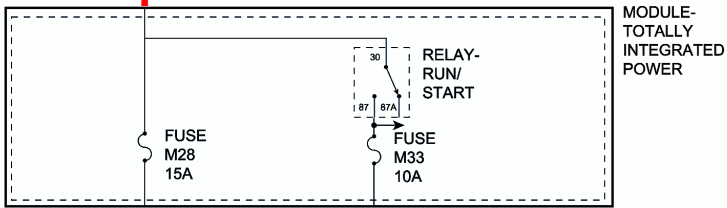

GAS

3.3L/3.8L

BATTERY
A0

BATTERY A0

MODULE-POWERTRAIN CONTROL

GAS

3.3L

BATTERY
A0