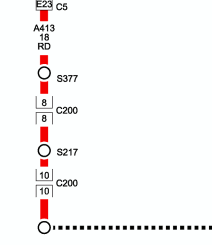

LONG SCREEN

MODULE TOTALLY INTEGRATED POWER

MODULE VIDEO SCREEN

LEFT AUDIO AUX
RIGHT AUDIO AUX
AUX AUDIO COMMON 2
AUX VIDEO SIGNAL 2
AUX VIDEO COMMON 2
AUX VIDEO SHIELD 2
PORT-AUXILIARY AUDIO VIDEO 1

AUDIO RETURN 3
VIDEO SIGNAL 1
VIDEO COMMON 1
VIDEO SHIELD 1
VIDEO SIGNAL 2
VIDEO COMMON 2
VIDEO SHIELD 2
AUDIO RETURN 2
AUDIO LEFT 3
AUDIO RIGHT 3
AUDIO LEFT 1
AUDIO RETURN 1
AUDIO RIGHT 1
AUDIO LEFT 2
AUDIO RIGHT 2
RADIO