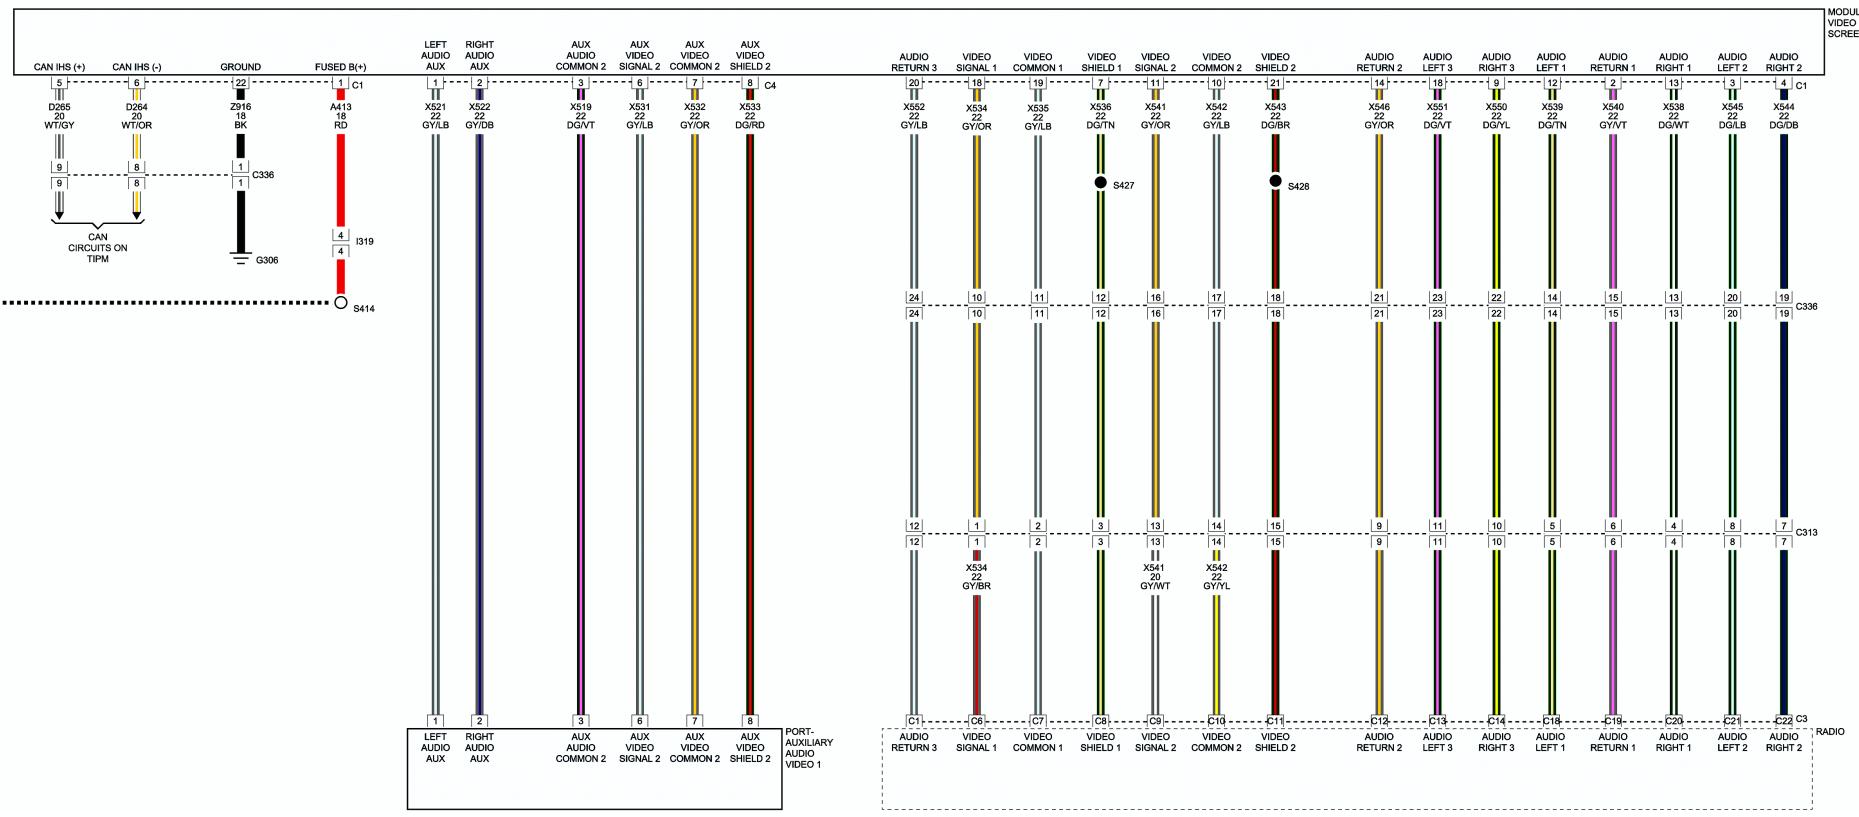

LONG SCREEN

MODULE TOTALLY INTEGRATED POWER

MODULE VIDEO SCREEN

LEFT AUDIO AUX
RIGHT AUDIO AUX
AUX AUDIO COMMON 2
AUX VIDEO SIGNAL 2
AUX VIDEO COMMON 2
AUX VIDEO SHIELD 2
PORT-AUXILIARY AUDIO VIDEO 1

AUDIO RETURN 3
VIDEO SIGNAL 1
VIDEO COMMON 1
VIDEO SHIELD 1
VIDEO SIGNAL 2
VIDEO COMMON 2
VIDEO SHIELD 2
AUDIO RETURN 2
AUDIO LEFT 3
AUDIO RIGHT 3
AUDIO LEFT 1
AUDIO RETURN 1
AUDIO RIGHT 1
AUDIO LEFT 2
AUDIO RIGHT 2
RADIO